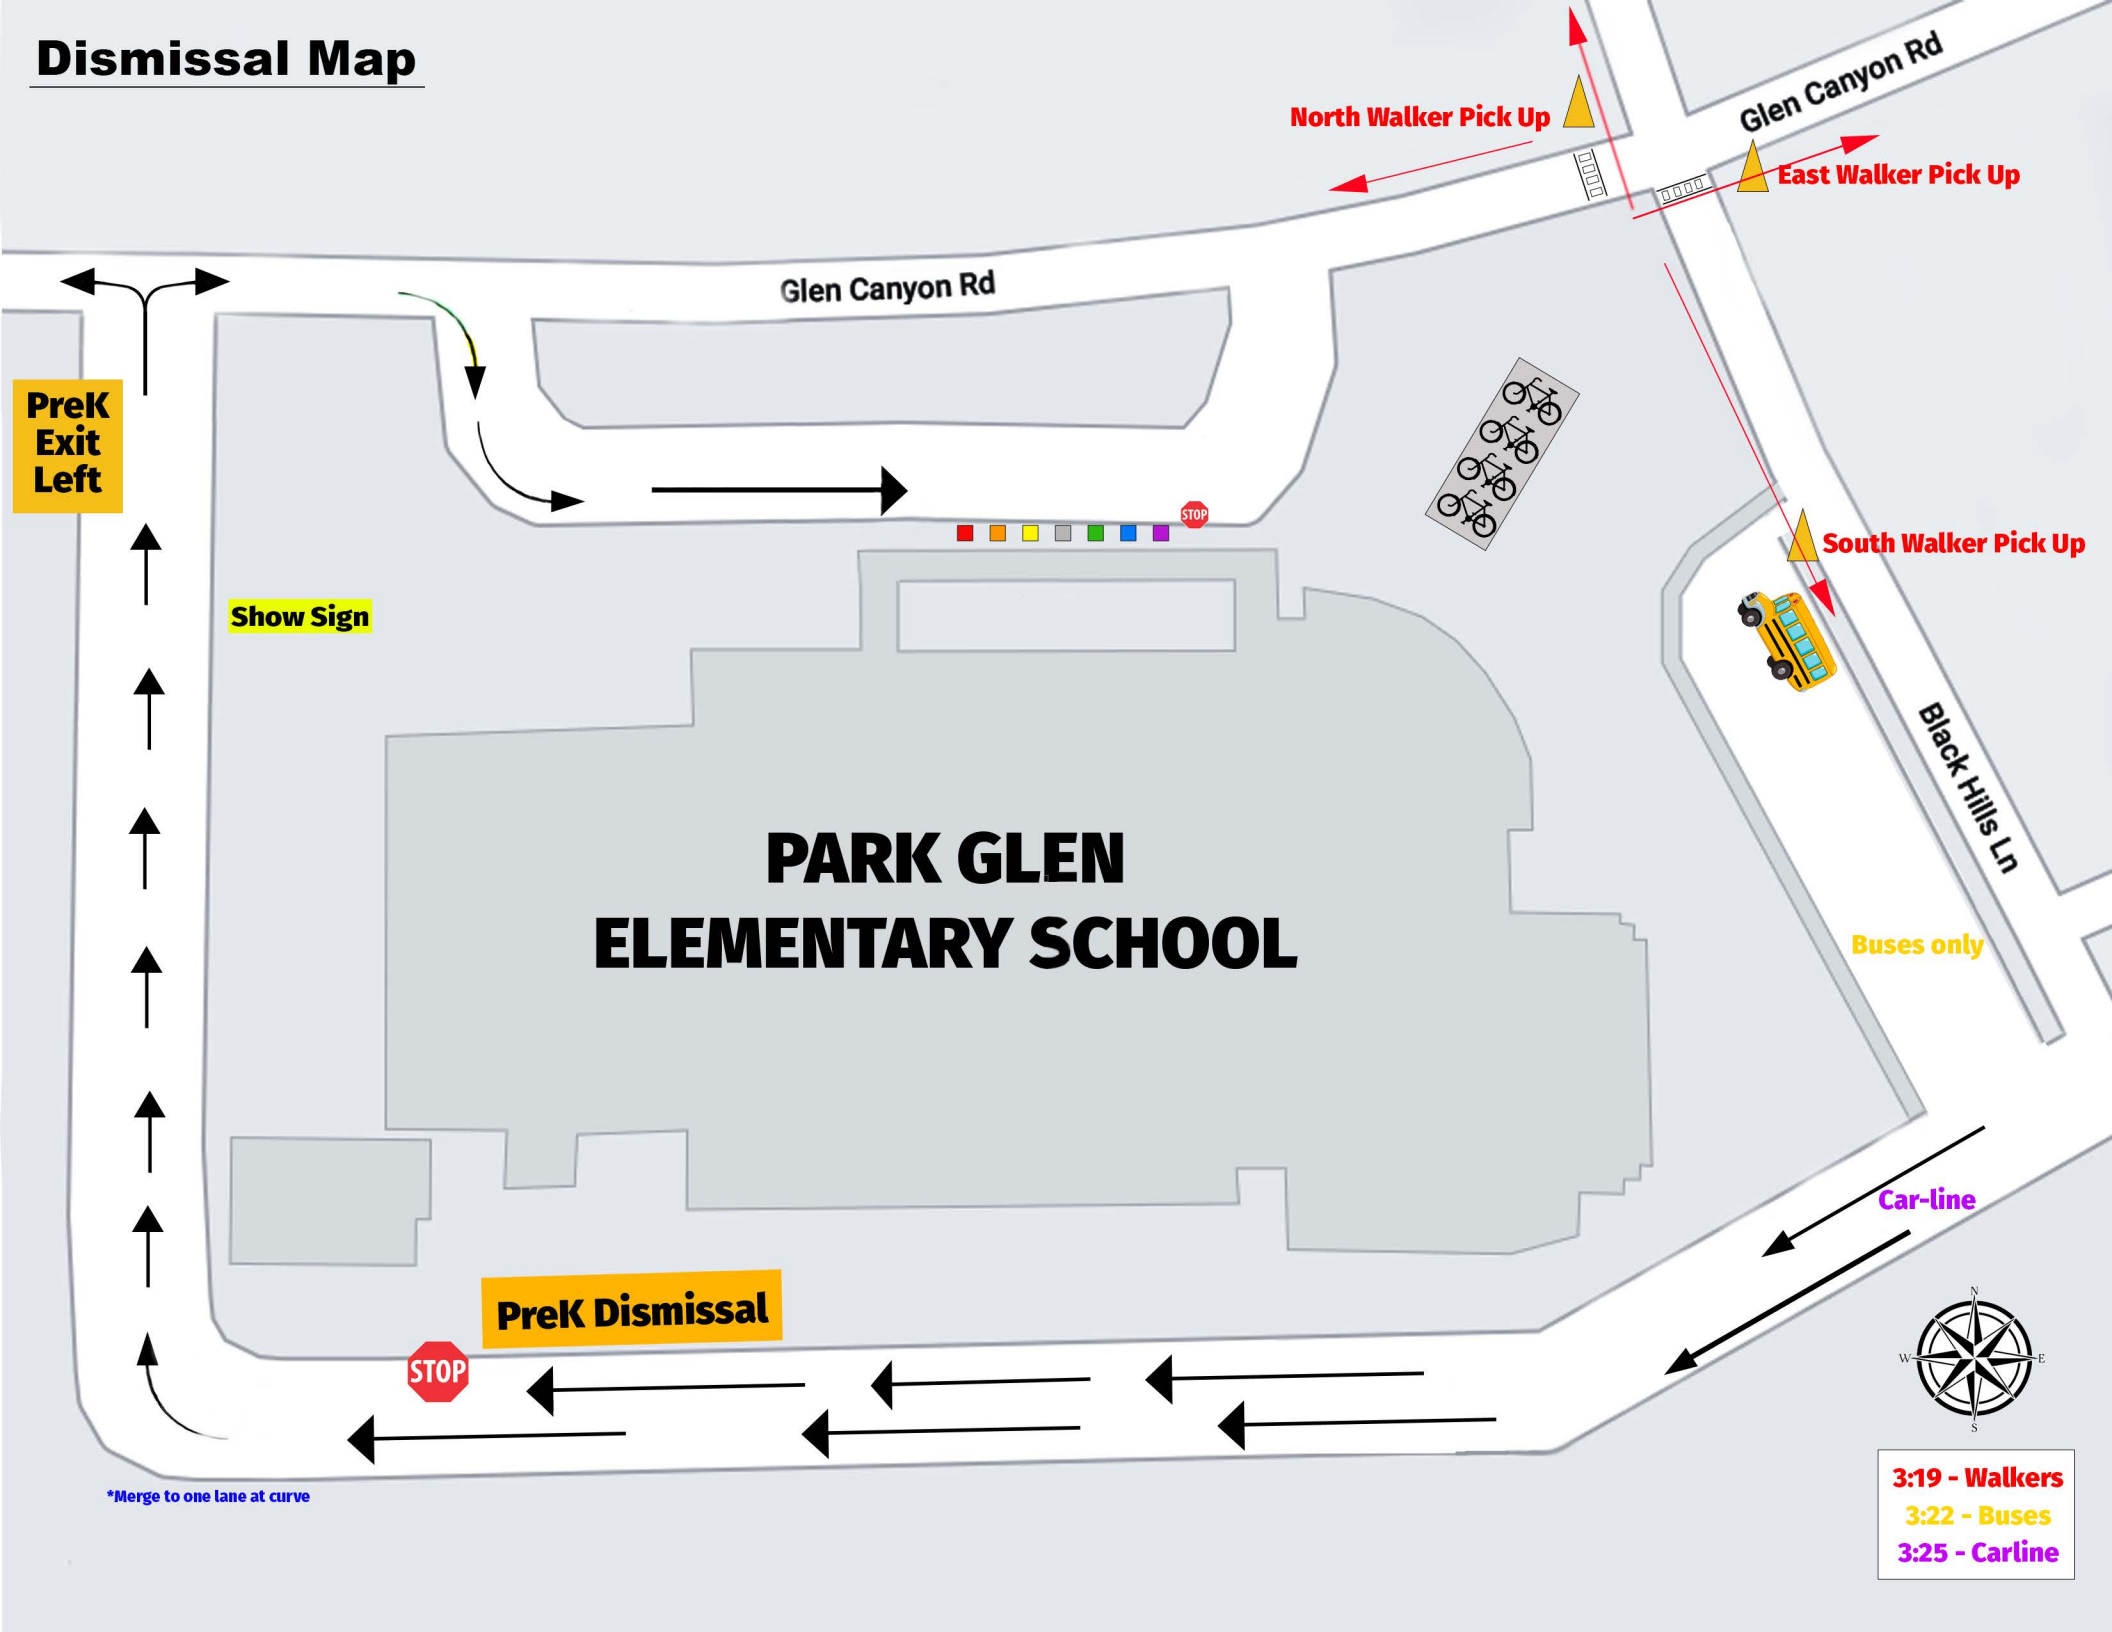

Dismissal Map

**PreK
Exit
Left**

Show Sign

PreK Dismissal

North Walker Pick Up

East Walker Pick Up

South Walker Pick Up

Buses only

Car-line

3:19 - Walkers
3:22 - Buses
3:25 - Carline

*Merge to one lane at curve